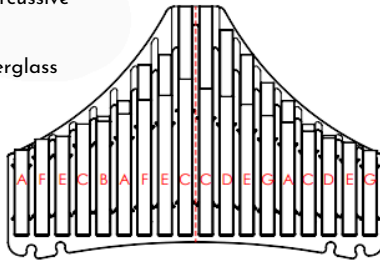

DUET

Enjoy both earthy and sustaining sounds with the Duet, featuring a marimba and a metallophone in one instrument. With four mallets, the Duet invites multiple people to share an enhanced musical experience, as they explore rhythmic and chime intonations.

SPECIFICATIONS:

- **Style:** Metallophone/Marimba
- **Tonal Quality:** (LH) Bright/ Sustain (RH) Earthy/ Percussive
- **Notes:** 18
- **Note Material:** Anodized Aluminum and Coated Fiberglass
- **Resonated:** Yes
- **Key/Scale:** (LH) A Minor (RH) C Major Pentatonic
- **Range:** Alto/Soprano
- **Mallets:** 4 Black (80 Durometer)
- **Dimensions:** 41-3/16"W x 46-1/8"H x 25-3/16"D