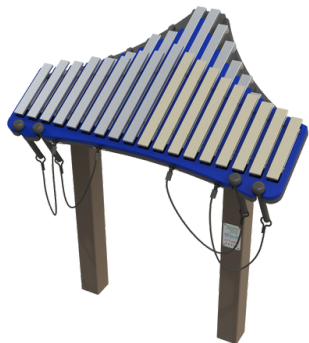

DUET

Enjoy both earthy and sustaining sounds with the Duet, featuring a marimba and a metallophone in one instrument. With four mallets, the Duet invites multiple people to share an enhanced musical experience, as they explore rhythmic and chime intonations.

SPECIFICATIONS:

- **Style:** Metallophone/Marimba
- **Tonal Quality:** (LH) Bright/ Sustain (RH) Earthy/ Percussive
- **Notes:** 18
- **Note Material:** Anodized Aluminum and Coated Fiberglass
- **Resonated:** Yes
- **Key/Scale:** (LH) A Minor (RH) C Major Pentatonic
- **Range:** Alto/Soprano
- **Mallets:** 4 Black (80 Durometer)
- **Dimensions:** 41-3/16"W x 46-1/8"H x 25-3/16"D

SCAN TO LISTEN TO
THE INSTRUMENT

PART NUMBERS:

- Inground Mount
 - DUET-IG-REC
 - DUET-IG-STL
- Surface Mount
 - DUET-SM-REC
 - DUET-SM-STL
- Portable Mount
 - DUET-PM-REC
 - DUET-PM-STL