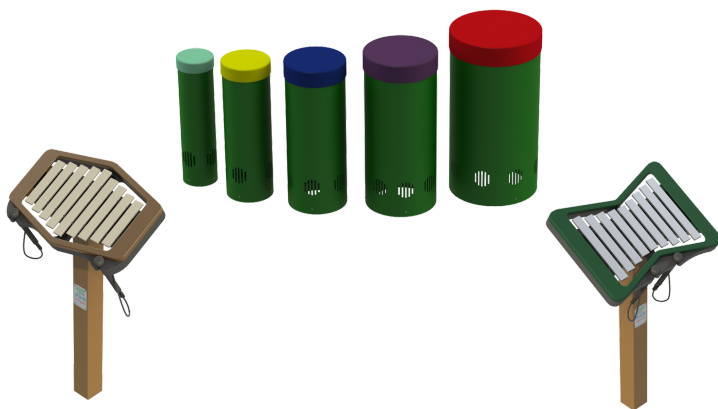

EARLY CHILDHOOD ENSEMBLE

The Early Childhood Ensemble features our bestselling instruments sized to the perfect height for budding musicians. Consisting of toddler height Tuned Drums, the twinkling sounds of the Melody, and the percussive notes of the Rhythm, this ensemble is ideal for introducing music to young children in any setting.

INCLUDES:

- **Rhythm**-Marimba
- **Tuned Drums**-Drums
- **Melody**-Metallophone

SCAN TO VIEW MORE

PART NUMBERS:

- Inground Mount
 - Freenotes Early Childhood Ensemble IG
- Surface Mount
 - Freenotes Early Childhood Ensemble SM
- Portable Mount
 - Freenotes Early Childhood Ensemble PM