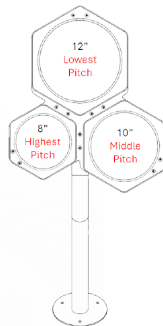

HONEYCOMB CONGAS

Add a vibrant beat to any play space with the Honeycomb Congas! A set of three elevated drums, each tuned to a distinct tone (low, mid, high). With a whimsical honeycomb design and baritone range, these hands-on drums invite creative, percussive play for all ages.

SPECIFICATIONS:

- **Style:** Tuned Drum
- **Tonal Quality:** Percussive
- **Notes:** 3 Distinct Tones; Low to High
- **Material:**
 - **Drum Cap:** Impact Resistant Acrylic Alloy
 - **Drum Body:** LLDPE
 - **Frame:** HDPE
 - **Post:** Powder Coated Steel
- **Resonated:** Yes
- **Key/Scale:** N/A
- **Range:** Baritone
- **Mallets:** N/A
- **Dimensions:** 52-1/2" x 24-3/4" x 31"

SCAN TO LISTEN TO THE INSTRUMENT:

PART NUMBERS:

- Inground Mount
 - HCC-IG
- Surface Mount
 - HCC-SM
- Portable Mount
 - HCC-PM