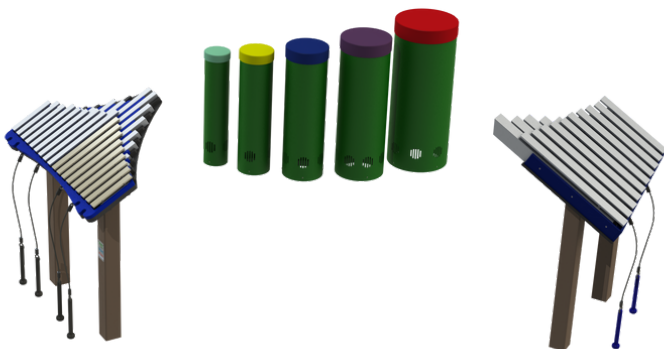

## STARTER ENSEMBLE

The Starter Ensemble offers broad, robust sound options that is both harmonious and easy on the budget. Featuring the Duet, the Yantzee, and the Tuned Drums, this collection is a great way to introduce the joy of outdoor music to your community.

### INCLUDES:

- **Yantzee-Metallophone**
- **Tuned Drums-** Drums
- **Duet-Metallophone/Marimba**

SCAN TO LISTEN TO  
THE INSTRUMENT

### PART NUMBERS:

- Inground Mount
  - Freenotes Starter Ensemble IG-REC
  - Freenotes Starter Ensemble IG-STL
- Surface Mount
  - Freenotes Starter Ensemble SM-REC
  - Freenotes Starter Ensemble SM-STL
- Portable Mount
  - Freenotes Starter Ensemble PM-REC
  - Freenotes Starter Ensemble PM-STL