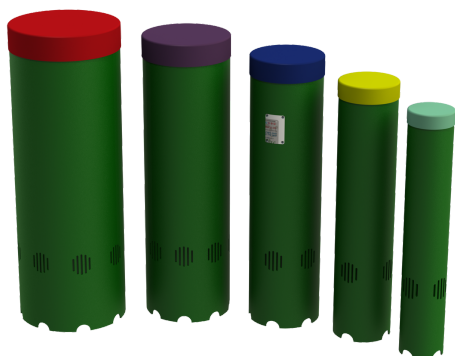

TUNED DRUMS

The Tuned Drums feature a distinctive Afro-Cuban influence similar to Congo Drums. This set of five drums can be played by hand, creating deep resonating beats that inspire movement and dance.

SPECIFICATIONS:

- **Style:** Drums
- **Tonal Quality:** Percussive
- **Notes:** 5 distinct tones
- **Cap Material:** Synthetic
- **Resonated:** Yes
- **Key/Scale:** N/A
- **Range:** Low to High
- **Cap Color Option:** Rainbow or Taupe
- **Mallets:** N/A

SCAN TO LISTEN TO
THE INSTRUMENT

PART NUMBERS:

- Inground Mount
 - Standard: TD-IG-N
 - Toddler: TD-IG-T
- Surface Mount
 - Standard: TD-SM-N
 - Toddler: TD-SM-T
- Portable Mount
 - Standard: TD-PM-N
 - Toddler: TD-PM-T