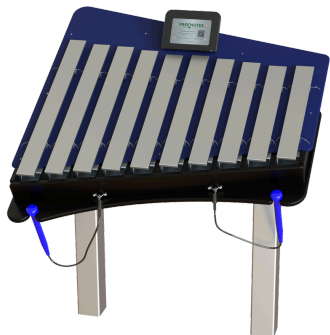

YANTZEE

The Yantzee is a foundational piece for any instrument grouping. The low notes of the Yantzee create a rich canvas of sound for the other melodic instruments to play over. It is an excellent accompaniment for all other Freenotes instruments.

SPECIFICATIONS:

- **Style:** Metallophone
- **Tonal Quality:** Bright/Sustaining
- **Notes:** 10 Notes
- **Note Material:** Anodized Aluminum
- **Resonated:** Yes
- **Key/Scale:** A Minor Diatonic
- **Range:** Bass/Tenor
- **Mallets:** 2 Blue Mallets (70 Durometer)
- **Dimensions:** 36-1/2"W x 49"H x 28-3/8"D

PART NUMBERS:

- Inground Mount
 - YANZ-IG-REC
 - YANZ-IG-STL
- Surface Mount
 - YANZ-SM-REC
 - YANZ-SM-STL
- Portable Mount
 - YANZ-PM-REC
 - YANZ-PM-STL

SCAN TO LISTEN TO THE INSTRUMENT