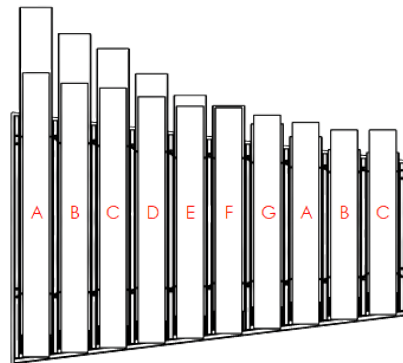

YANTZEE

The Yantzee is a foundational piece for any instrument grouping. The low notes of the Yantzee create a rich canvas of sound for the other melodic instruments to play over. It is an excellent accompaniment for all other Freenotes instruments.

SPECIFICATIONS:

- **Style:** Metallophone
- **Tonal Quality:** Bright/Sustaining
- **Notes:** 10 Notes
- **Note Material:** Anodized Aluminum
- **Resonated:** Yes
- **Key/Scale:** A Minor Diatonic
- **Range:** Bass/Tenor
- **Mallets:** 2 Blue Mallets (70 Durometer)
- **Dimensions:** 36-1/2"W x 49"H x 28-3/8"D